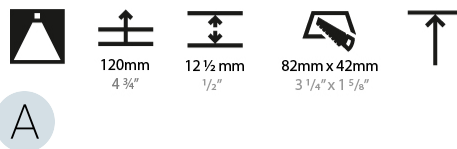

GENERAL

Series: Magiq
 Subseries: Magiq 2 Cell
 Brand: Prolicht
 Division: Architectural
 Mounting Type: Trimless
 Mounting Location: Ceiling
 Subcategory: Downlight

PHYSICAL

Shape: Rectangle
 Length (mm): 70
 Length (in): 2 ¾
 Width (mm): 35
 Width (in): 1 ⅜
 Height (mm): 65
 Height (in): 2 ⅙
 Ceiling Thickness (mm): 12.5
 Ceiling Thickness (in): 1/2
 Min. Recessing Depth (mm): 100
 Min. Recessing Depth (in): 3 ⅙
 Light Distribution: Downlight
 Weight (kg): 0.241
 Weight (lbs): 0.53
 Fixture Finish: BLK / WHI
 Fixture Material: Aluminum Die Cast
 Cut-out Measurements: 82mm / 3 1/4" x 42mm / 1 5/8"
 Upon Request: Unique Ceiling Thickness

LED

Number of LEDs: 2
 Color Temperature (°K): 2700 / 3000 / 3500 / 4000
 Max. Delivered Lumen (lm): 314 / 342 / 350 / 357
 Nominal Lumen (lm): 440 / 480 / 490 / 500
 CRI: >90 CRI
 Lamp Life (hrs): 50000
 Upon Request: Special Color Temperature

OPTICAL

Reflector°: 8 / 18 / 34
 Upon Request: Special Beam Angles

RATINGS AND CERTIFICATIONS

Certified By: CSA Certified to UL and CSA Standards
 IP rating: IP20

MAGIQ 2 CELL TRIMLESS

A35616-

PROJECT

TYPE

GENERAL

Series: Magiq
 Subseries: Magiq 2 Cell
 Brand: Prolicht
 Division: Architectural
 Mounting Type: Recessed
 Mounting Location: Ceiling
 Subcategory: Downlight

PHYSICAL

Shape: Rectangle
 Length (mm): 80
 Length (in): 3 1/8
 Width (mm): 45
 Width (in): 1 3/4
 Height (mm): 64
 Height (in): 2 1/2
 Ceiling Thickness (mm): 10 / 12.5 / 15 / 25 / 30
 Ceiling Thickness (in): 3/8 or 1/2 or 9/16 or 1 or 1 3/16
 Min. Recessing Depth (mm): 100
 Min. Recessing Depth (in): 3 15/16
 Light Distribution: Downlight
 Weight (kg): 0.145
 Weight (lbs): 0.32
 Fixture Finish: SSR / BKV / CWI / CRY / HAB / UFT / ITA / RUA / FTG / MYG / LOD / PUS / FRO / FUP / KIA / POP / BLS / SPG / MEY / GOH / GUM / CHC / COM / ABZ / JAG / OBR / MOS / ROR
 Holder Finish: WHI / BLK
 Fixture Material: Aluminum Die Cast
 Cut-out Measurements: 73mm / 2 7/8" x 38mm / 1 1/2"