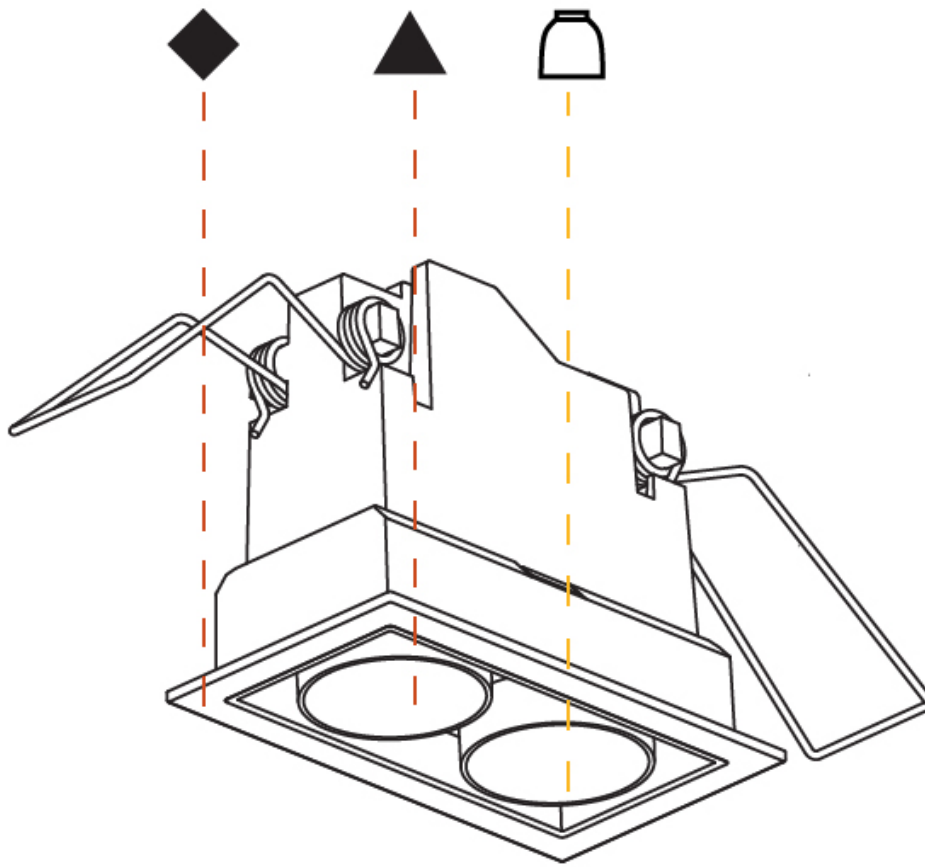

MAGIQ 2 CELL KORONA RECESSED

A35635-

PROJECT	_____
TYPE	_____
SPECIFIER	_____
QUANTITY	_____
DATE	_____

A